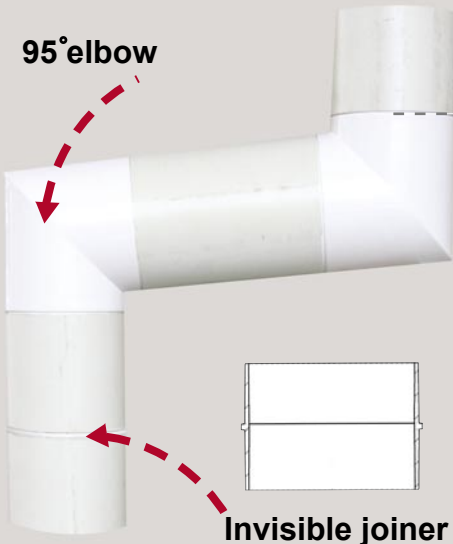

**“ Proportion & falls are
Just Right ”**

**“ Gee that was
Easy to Install ”**

**“ Just what I wanted
Style & Quality ”**

Photo of actual assembly before painting.

Delightful Downpipes

**Upvc fittings that make installation of
architectural downpipes Quick & Easy!**

Your next project can now benefit from the highly visible and stylish lines of the **Art Plastics Classic Downpipe System**.

- New Generation “Invisible” joins give seamless look
- Efficient & Easy Installation
- Capture rainwater and still look good
- The Affordable Solution

Available Australia wide
through plumbing merchants
and hardware stores.

Registered designs

ARTPLASTICS

14 White Street, Bayswater WA 6053
T: 08 9370 4411 F: 08 9370 4450
enquiries@artplastics.com.au
www.artplastics.com.au

95°elbow

Invisible joiner

45°elbow

95°elbow