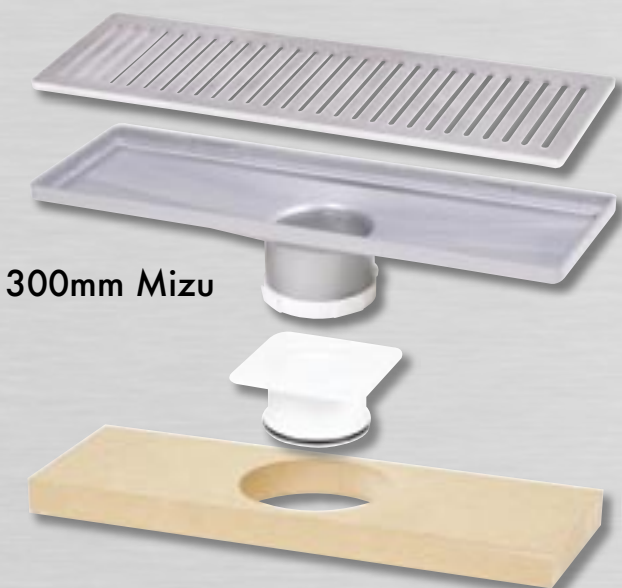

m i z u Shower Channel

*How would this look
in your shower?*

- 300mm Mizu Shower Channel on reverse is actual size
- Also available in a 900 mm length to suit most showers
- Brushed chrome over solid brass grate
- No custom installation "issues"
- Available off the shelf
- Watermark approved
- Falls in one plane for larger tiles
- Falls within the body ensure no pooling of water
- Includes handy placement template, step by step instructions and Megaflex Flange for easy installation

Exclusively available through

ARTPLASTICS

www.artplastics.com.au