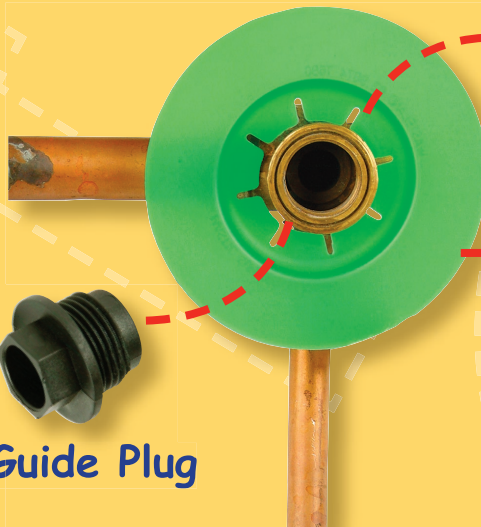

Tiled Wall Sealing Detail

Special Spindle
centres into guide
plug and fits hole saw
and recessing disc

Mastic
seals onto
combo body

A/V Guide Plug

**Custom Diamond
Hole Saw**

Mastic
seals onto
recess in wall

**Custom Diamond Flange
Recessing Disc**

Custom Spanner
12mm
HEX for anti vandal
guide plug

ARTPLASTICS PTY LTD

Tiled Wall Sealing Detail

PRODUCT DESCRIPTION

Spanner Red Nylon
Plug n' Guide Black (Pack qty 50) Includes spanner
Plug n' Guide Black
Mastic support flange
Diamond plated holesaw
Diamond plated rebating disc
Short Spindle (Suits rebating disc)
Long Spindle (Suits holesaw)