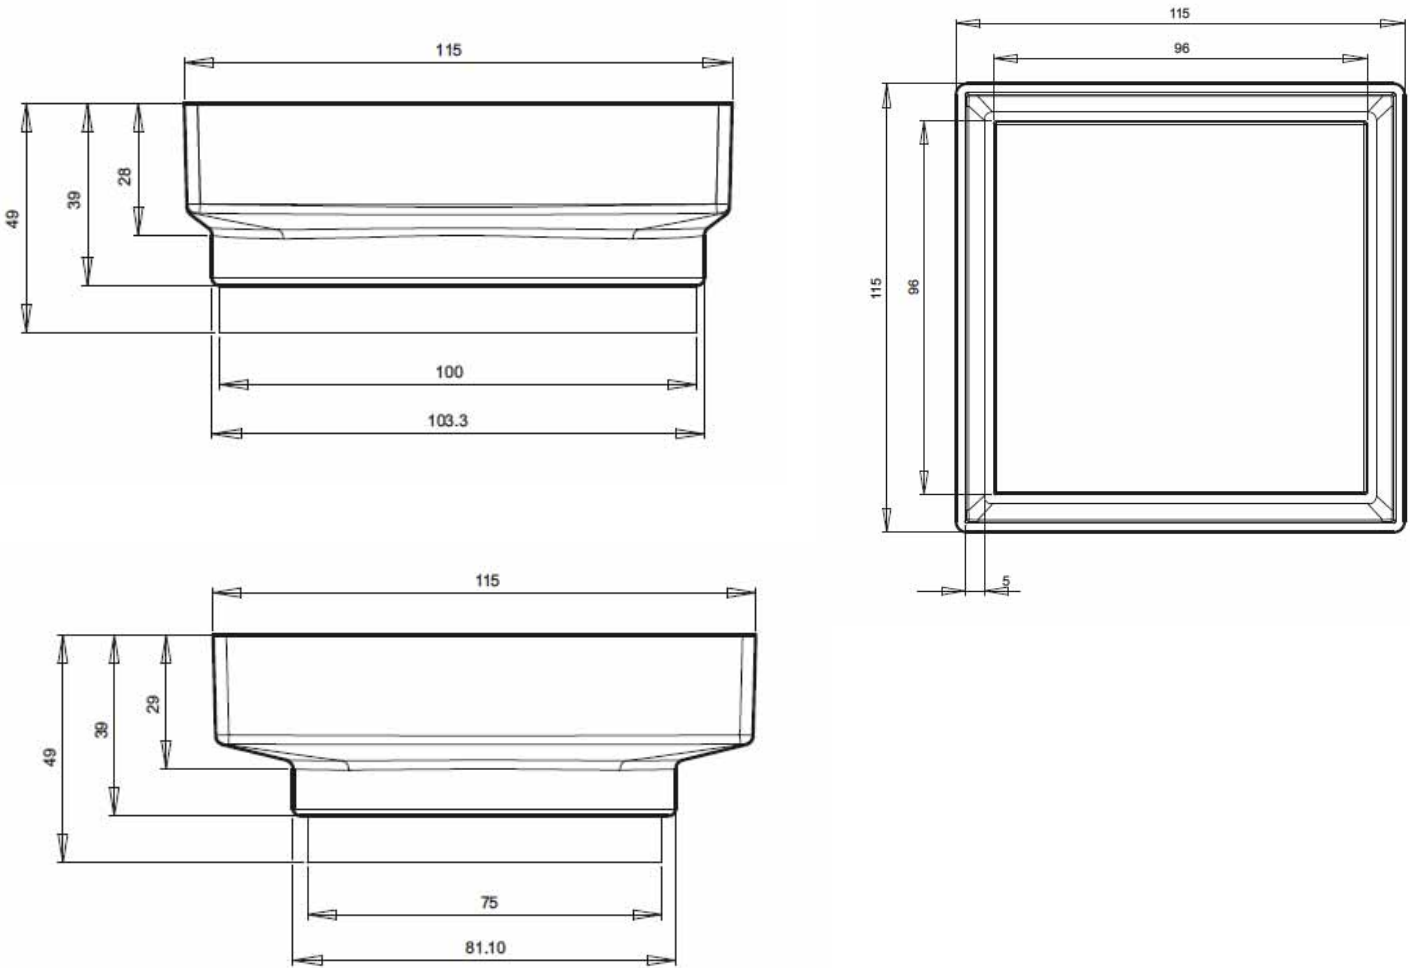

Visit us at:
www.artplastics.com.au

14 White Street
Bayswater WA 6053

Bermuda Floor Waste

Western Australia

Pride Industries:

Ph: 08 9272 6511
Fax: 08 9272 3427

Victoria

Midlink Plumbing Supplies:

Ph: 03 9879 4080
Fax: 03 9879 4048

Queensland & NT

Collis Marketing Services:

Ph: 07 3805 6664
Fax: 07 3805 6668

New South Wales

Wasteland Plumbing Supplies:

Ph: 02 9674 7680
Fax: 02 9674 7681

Tasmania

Wholesale Products:

Ph: 03 6273 3455
Fax: 03 6273 1901

South Australia

Steve Molloy Agencies:

Ph: 08 8352 8600
Fax: 08 8352 8622