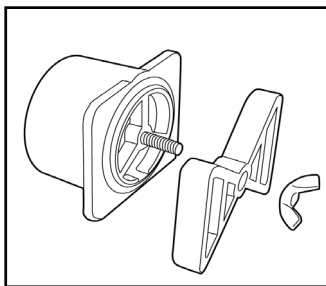

## Hot Water Tray

### 500mm x 500mm & 450mm x 450mm

(includes Pop)

The ribbed base keeps the hot water unit out of direct contact with water, any water is drained away using the Art Plastics 40mm and 50mm Pop supplied with the Hot Water Tray.

### Features include:

- \* Includes Pop for connection to 40mm or 50mm pipe.
- \* Australian Made.
- \* Manufactured from heat resistant PP.
- \* Light weight.
- \* Will not rust, corrode or bend out of shape.
- \* Stackable.
- \* 450mm and 500mm sizes.