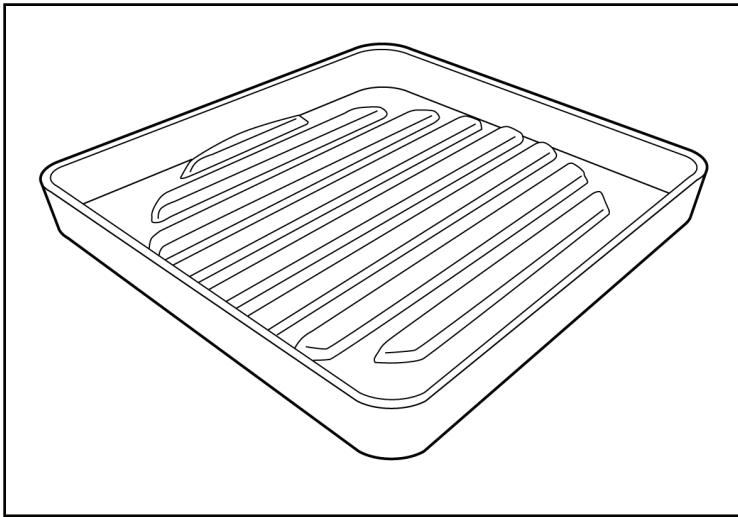

## Hot Water Tray

### 500mm x 500mm & 450mm x 450mm

(includes Pop)

The ribbed base keeps the hot water unit out of direct contact with water, any water is drained away using the Art Plastics 40mm and 50mm Pop supplied with the Hot Water Tray.

### Features include:

- \* Includes Pop for connection to 40mm or 50mm pipe.
- \* Australian Made.
- \* Manufactured from heat resistant PP.
- \* Light weight.
- \* Will not rust, corrode or bend out of shape.
- \* Stackable.
- \* 450mm and 500mm sizes.