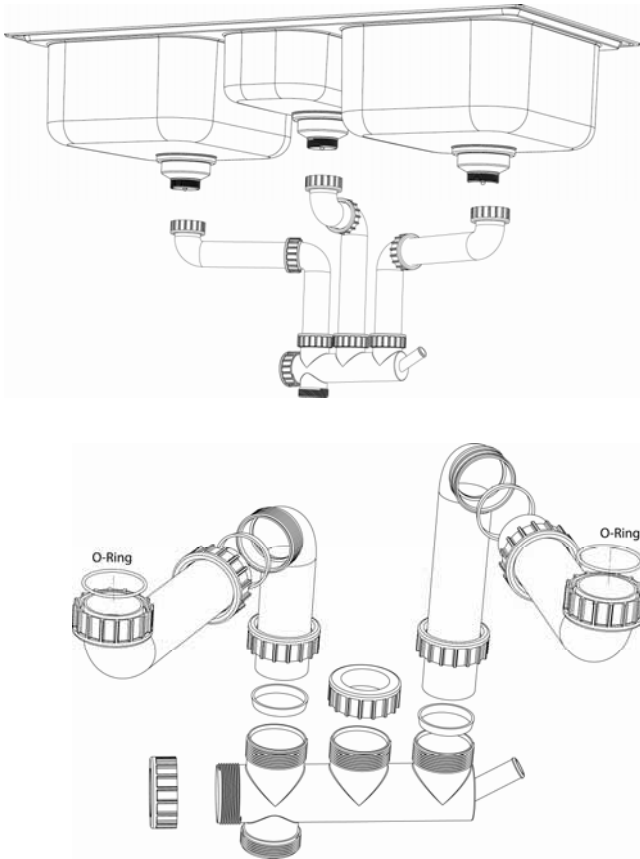

Visit us at:
www.artplastics.com.au

14 White Street
Bayswater WA 6053

The Under Sink Space Maker

Sets the connection pipe work to the back of the cupboard creating usable space.

Features include:

- * 50mm connection.
- * Supplied with blanking caps.
- * It can be used as a single, double or triple bowl connector.
- * Dishwasher connection.
- * O-ring seals provided.
- * Fully adjustable in height and length, cut to suit.
- * Attaches straight on to the P-Trap.