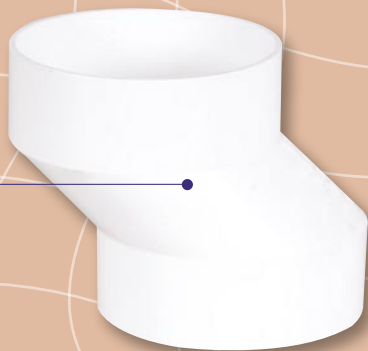

- New Generation “Invisible” joins give seamless look
- Efficient & Easy Installation
- Capture rainwater and still look good
- The Affordable Solution

Photo of actual assembly before painting.

## UPVC Down Pipe

90mm UPVC Down Pipe  
offset 30mm.

Provides termite gap at  
ground level.

100mm Flush Fitting Leak Control  
Mega Flex Waste with Undercap  
supplied with short pattern brass waste

No more  
chipping  
concrete!!!!

Adjustable top with a undercap tear out  
section, to be removed after tiling

## Compact Puddle Bend & Balcony Rocket

100 mm waste gives catchment  
Puddle Bend overall height less  
than 100 mm

Connector for brass wastes  
with undercap function